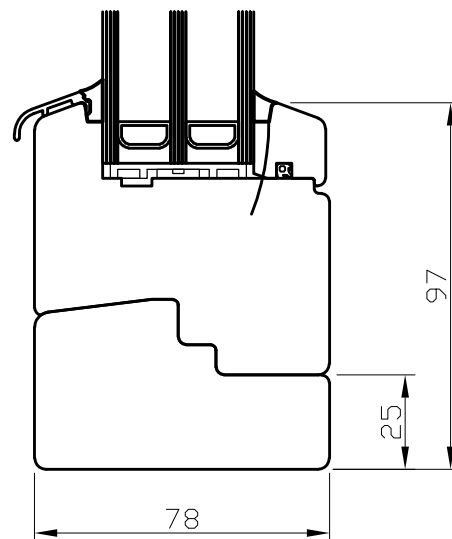

A - A

B - B

LASITA AKEN
www.lasita.ee

DK BD 78 WOODEN BALCONY DOOR
DK + DK FIX WINDOW SILL WITH OAK
THRESHOLD

SCALE: 1:2

26.10.2017

A - A

B - B