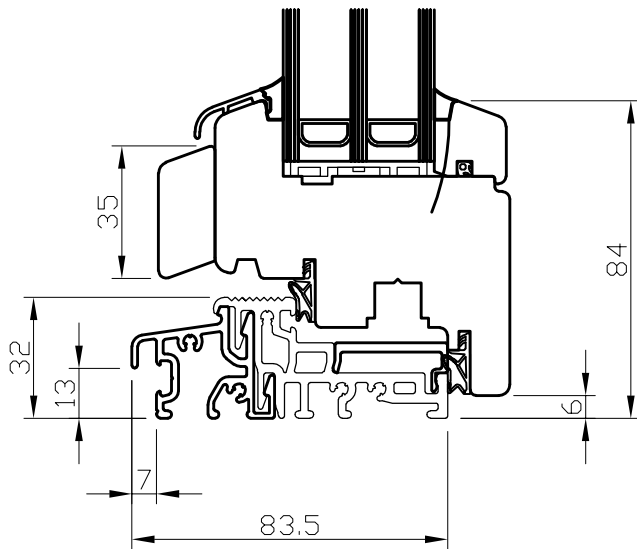

A - A

B - B

LASITA AKEN
www.lasita.ee

DK BD 78 WOODEN BALCONY DOOR
DK + DK FIX WINDOW SILL WITH OAK
THRESHOLD

SCALE: 1:2

26.10.2017

A - A

B - B

A - A

B - B