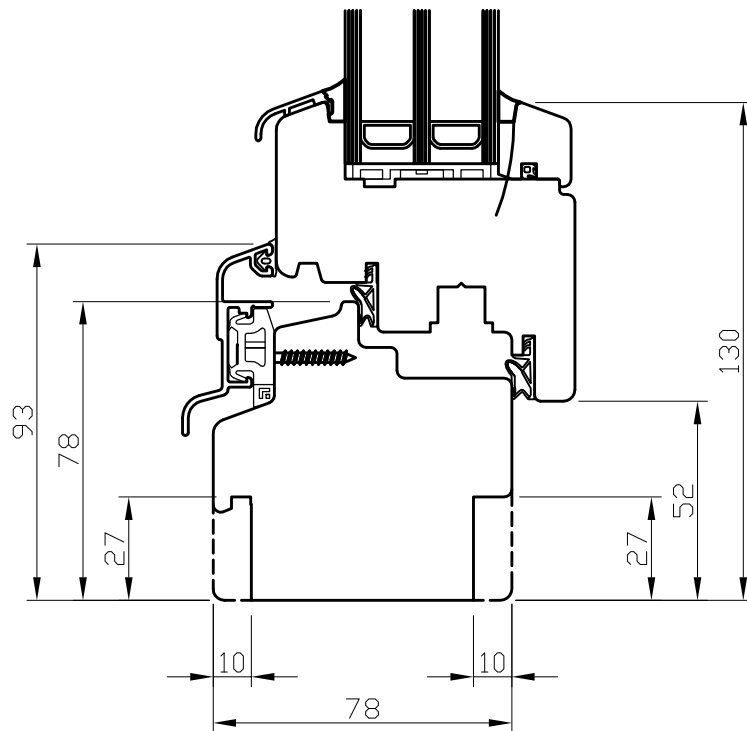

A - A

B - B

LASITA AKEN
www.lasita.ee

DK BD 78 WOODEN BALCONY DOOR
DK + DK FIX WINDOW SILL WITH OAK
THRESHOLD

SCALE: 1:2

26.10.2017

A - A

B - B