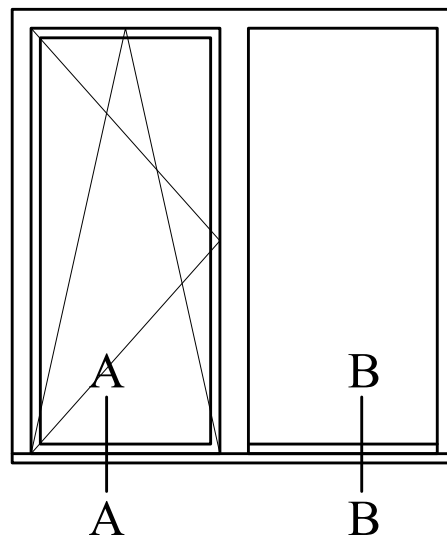

A - A

B - B

LASITA AKEN
www.lasita.ee

DK BD 78 WOODEN BALCONY DOOR
DK + DK FIX WINDOW SILL WITH OAK
THRESHOLD

SCALE: 1:2

26.10.2017

A - A

B - B

A - A

B - B