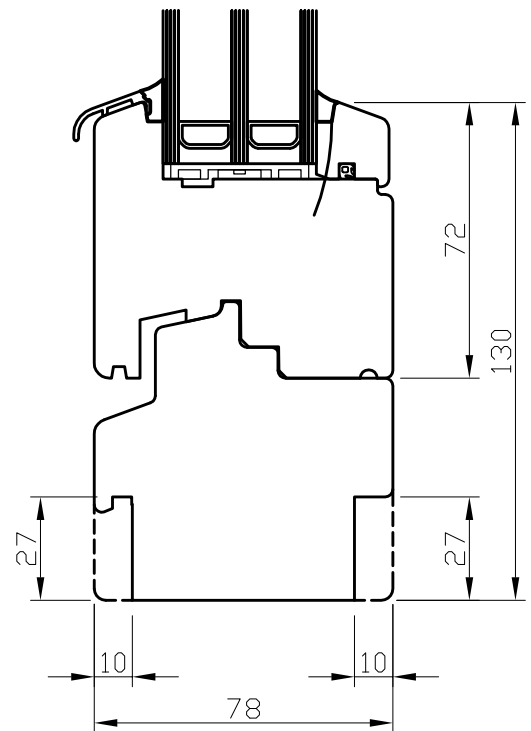

A - A

B - B

LASITA AKEN
www.lasita.ee

DK BD 78 WOODEN BALCONY DOOR
DK + DK FIX WINDOW SILL WITH OAK
THRESHOLD

SCALE: 1:2

26.10.2017

A - A

B - B

A - A

B - B