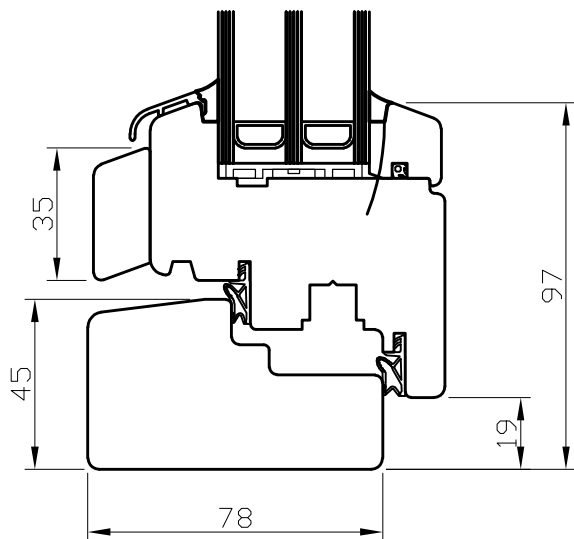

A - A

B - B

LASITA AKEN
www.lasita.ee

DK BD 78 WOODEN BALCONY DOOR
DK + DK FIX WINDOW SILL WITH OAK
THRESHOLD

SCALE: 1:2

26.10.2017

A - A

B - B