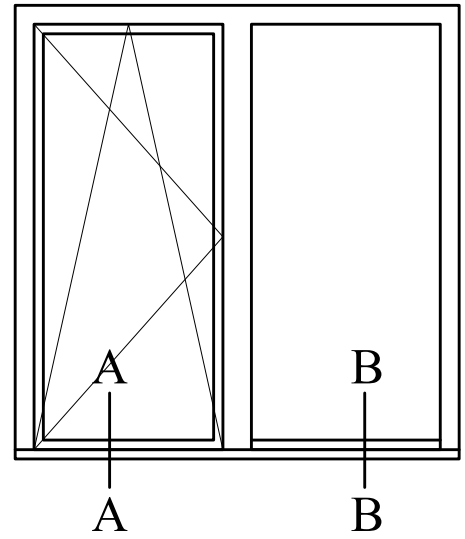

A - A

B - B

LASITA AKEN
www.lasita.ee

DK BD 78 WOODEN BALCONY DOOR
DK + DK FIX WINDOW SILL WITH OAK
THRESHOLD

SCALE: 1:2

26.10.2017

A - A

B - B

A - A

B - B