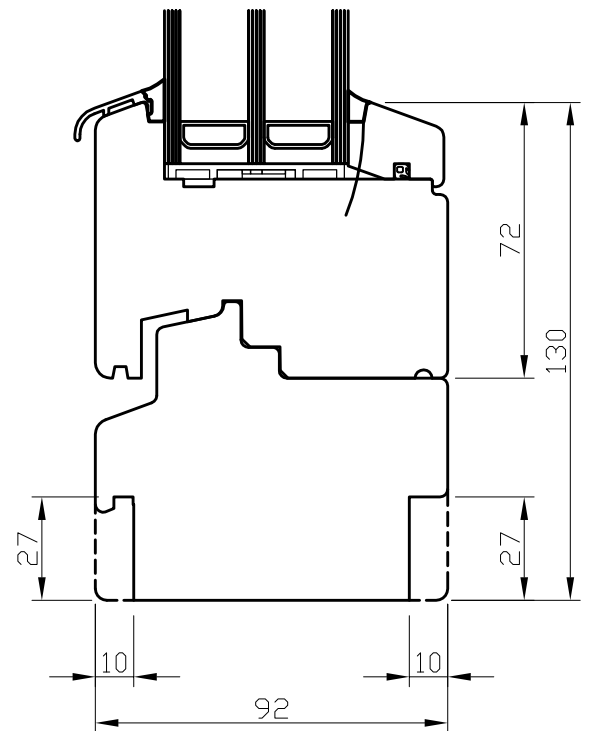

A - A

B - B

LASITA AKEN  
www.lasita.ee

DK BD 92 WOODEN BALCONY DOOR  
DK + DK FIX WINDOW SILL WITH OAK  
THRESHOLD

SCALE: 1:2

26.10.2017

A - A

B - B