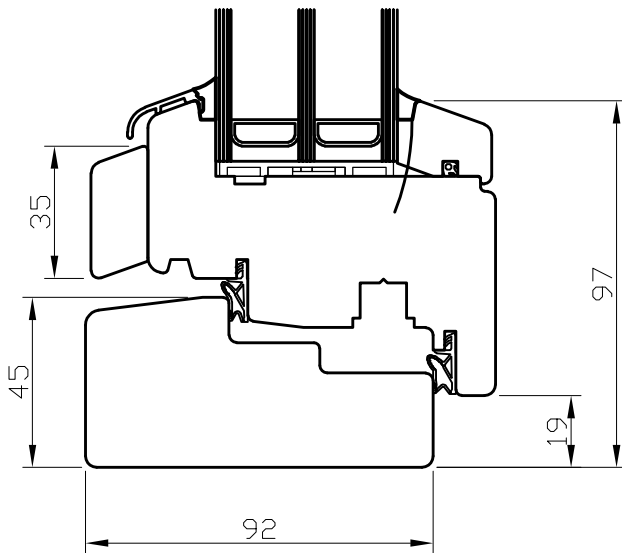

A - A

B - B

LASITA AKEN  
www.lasita.ee

DK BD 92 WOODEN BALCONY DOOR  
DK + DK FIX WINDOW SILL WITH OAK  
THRESHOLD

SCALE: 1:2

26.10.2017

A - A

B - B