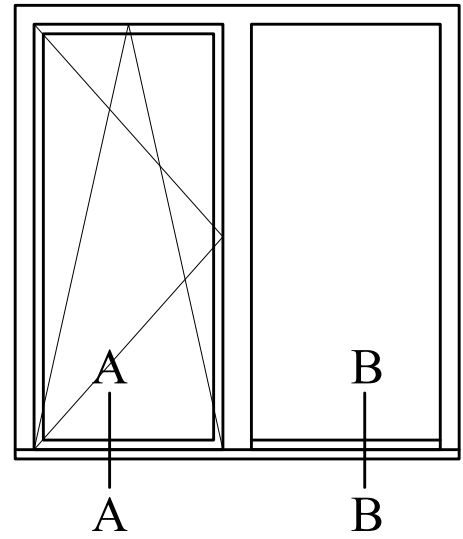

A - A

B - B

LASITA AKEN  
www.lasita.ee

DK BD 92 WOODEN BALCONY DOOR  
DK + DK FIX WINDOW SILL WITH OAK  
THRESHOLD

SCALE: 1:2

26.10.2017

A - A

B - B