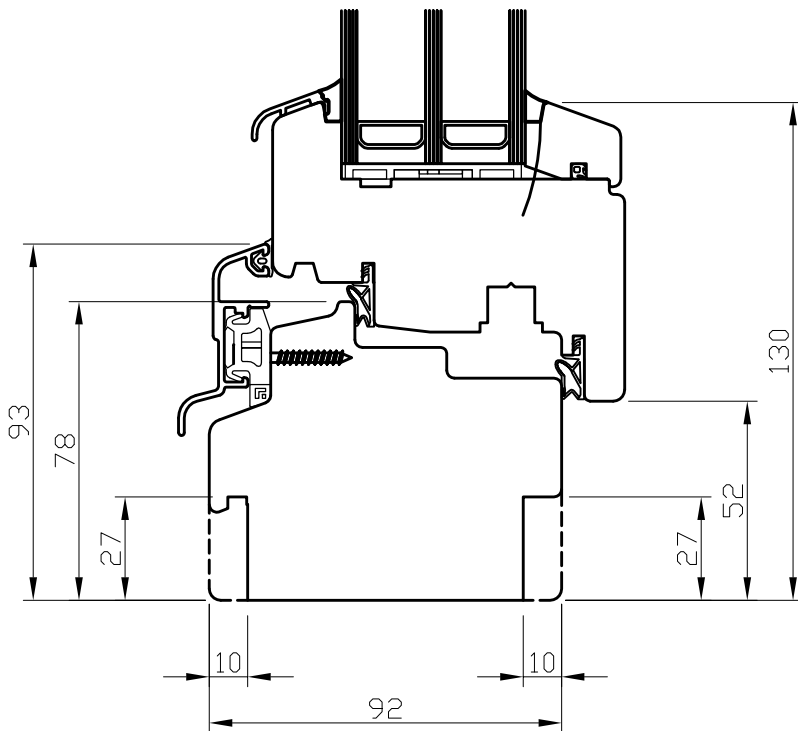

A - A

B - B

LASITA AKEN  
www.lasita.ee

DK BD 92 WOODEN BALCONY DOOR  
DK + DK FIX WINDOW SILL WITH OAK  
THRESHOLD

SCALE: 1:2

26.10.2017

A - A

B - B