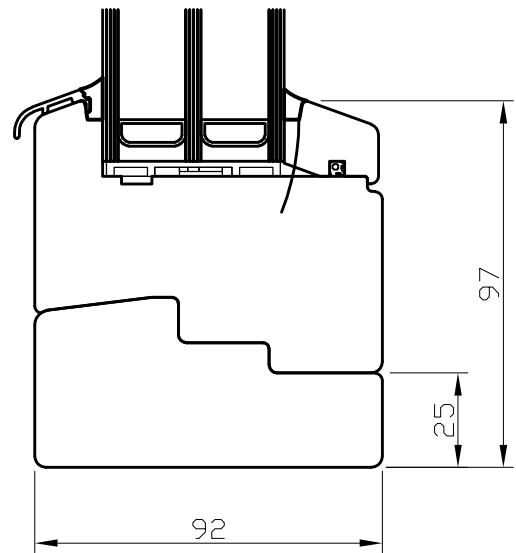

A - A

B - B

LASITA AKEN  
www.lasita.ee

DK BD 92 WOODEN BALCONY DOOR  
DK + DK FIX WINDOW SILL WITH OAK  
THRESHOLD

SCALE: 1:2

26.10.2017

A - A

B - B