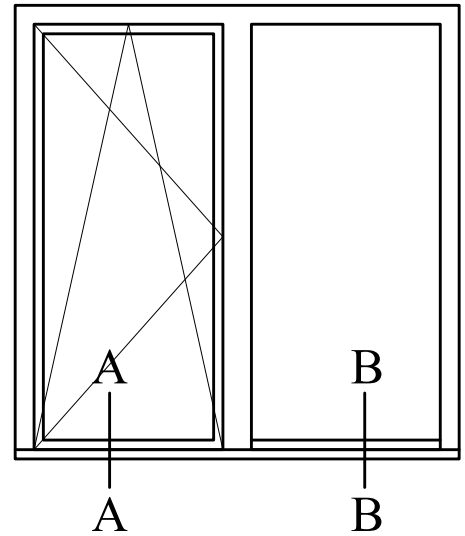

A - A

B - B

LASITA AKEN  
www.lasita.ee

DK BD 92 WOODEN BALCONY DOOR  
DK + DK FIX WINDOW SILL WITH OAK  
THRESHOLD

SCALE: 1:2

26.10.2017

A - A

B - B

A - A

B - B