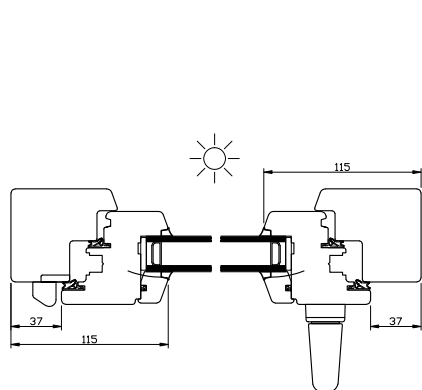

TECHNICAL DATA

	IV68 Window	IV78 Window	IV92 Window
Opening style	Inward (DK)	Inward (DK)	Inward (DK)
Thermal transmittance coefficient (U-value) (for standard 1230x1480mm openable window) (wood – pine)	Uw=1,4 W/m2K	Uw=0,89 W/m2K	Uw=0,78 W/m2K
Thermal transmittance coefficient (U-value) (for standard 1230x1480mm non-openable window) (wood – pine)	Uw=1,3 W/m2K	Uw=0,83 W/m2K	Uw=0,7 W/m2K
Glazing (standard solution)	2k 4-18ar-4es (Ug - 1,1 W/m2K)	3k 4es-14ChrU ar-4-14ChrU ar-4es (Ug-0,6 W/m2K)	3k 4es-18ChrU ar-4-18ChrU ar-4es (Ug-0,5 W/m2K)
Sound reduction value (standard solution)	Rw (C, Ctr) 33 (-1, -4) dB	Rw (C,Ctr) 34 (-1,-4) dB	Rw (C, Ctr) 33 (-1, -7) dB
Depth of frame and sash	68 mm	78 mm	92 mm
Glazing thickness	24-30 (standard 26mm)	34 - 40 mm (standard 40mm)	48-54 mm (standard 48mm)
Air permeability	Class 4	Class 4	Class 4
Resistance to wind load	C5	C5	C5
Water tightness	E900	E900	E900