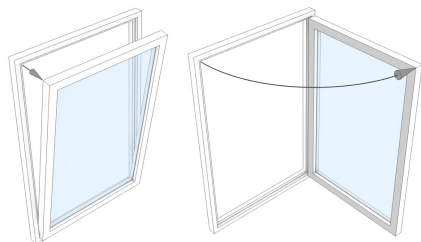

TECHNICAL DATA

	IV68 Window	IV78 Window	IV92 Window
Opening style	Inward (DK)	Inward (DK)	Inward (DK)
Thermal transmittance coefficient (U-value) (for standard 1230x1480mm openable window) (wood – pine)	Uw=1,4 W/m2K	Uw=0,89 W/m2K	Uw=0,78 W/m2K
Thermal transmittance coefficient (U-value) (for standard 1230x1480mm non-openable window) (wood – pine)	Uw=1,3 W/m2K	Uw=0,83 W/m2K	Uw=0,7 W/m2K
Glazing (standard solution)	2k 4-18ar-4es (Ug - 1,1 W/m2K)	3k 4es-14ChrU ar-4-14ChrU ar-4es (Ug-0,6 W/m2K)	3k 4es-18ChrU ar-4-18ChrU ar-4es (Ug-0,5 W/m2K)
Sound reduction value (standard solution)	Rw (C, Ctr) 33 (-1, -4) dB	Rw (C,Ctr) 34 (-1,-4) dB	Rw (C, Ctr) 33 (-1, -7) dB
Depth of frame and sash	68 mm	78 mm	92 mm
Glazing thickness	24-30 (standard 26mm)	34 - 40 mm (standard 40mm)	48-54 mm (standard 48mm)
Air permeability	Class 4	Class 4	Class 4
Resistance to wind load	C5	C5	C5
Water tightness	E900	E900	E900

Cross section

Section drawing

Section drawing

Section drawing

FINISHING

STANDARD TRANSPARENT LASURS

STANDARD OPAQUE COLOURS

MATERIALS

OPENING STYLES

Tilt and turn opening window width 410-1710mm, height 410-2720mm.

Scan QR-code for working principle animation:

GLAZING

Good glazing is an essential part of any good window. In addition to the excellent energy saving characteristics quality glass units nowadays have, they offer many possibilities for comfort and protection. In our products it is possible to choose as extra between tempered and laminated glazing for protection, solar protection glazing to keep away the hot summer sun, sound reduction glasses as well as self-cleaning glazing. A well thought through glazing package ensures comfortable living for many years.

HANDLES

A well picked handle is for a window like an icing on a cake working both as an interior design element and a functional tool. We supply handles in a variety of colours from a wide range of handle types from which it is easy to choose a favourite.