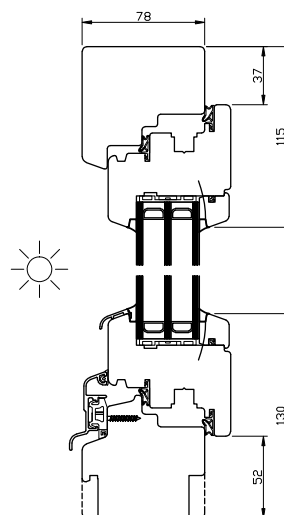

Section drawing