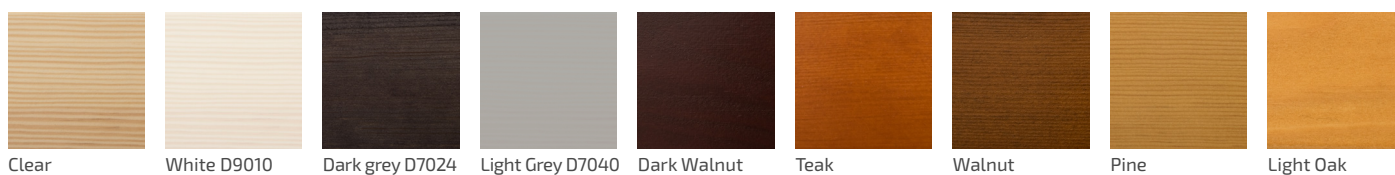

Cross section

Section drawing

Section drawing

Section drawing

FINISHING

STANDARD TRANSPARENT LASURS

STANDARD OPAQUE COLOURS

MATERIALS

HANDLES

A well picked handle is for a window like an icing on a cake working both as an interior design element and a functional tool. We supply handles in a variety of colours from a wide range of handle types from which it is easy to choose a favourite.