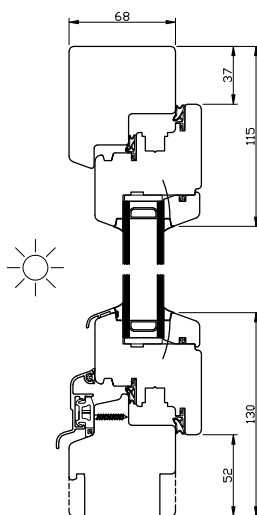

Section drawing