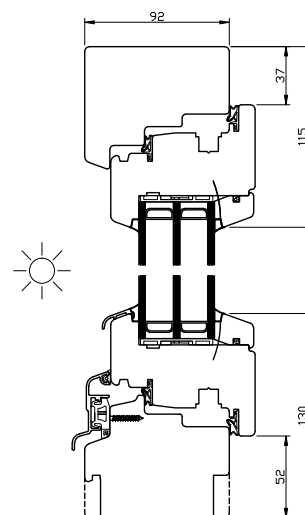

Section drawing