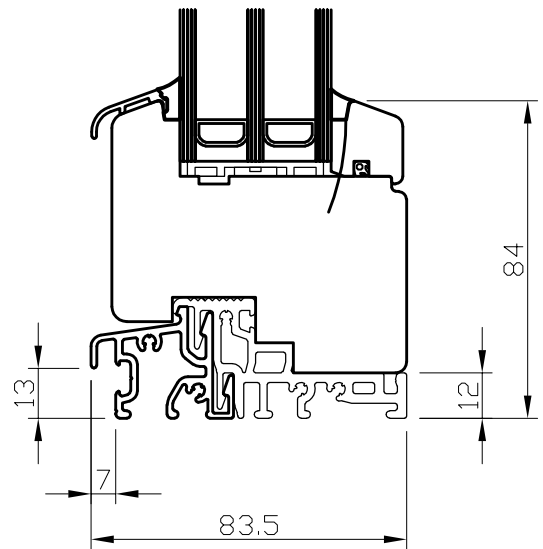

A - A

B - B

A - A

B - B

LASITA AKEN
www.lasita.ee

DK BD 78 WOODEN BALCONY DOOR
DK + DK FIX WINDOW SILL WITH OAK
THRESHOLD

SCALE: 1:2

26.10.2017