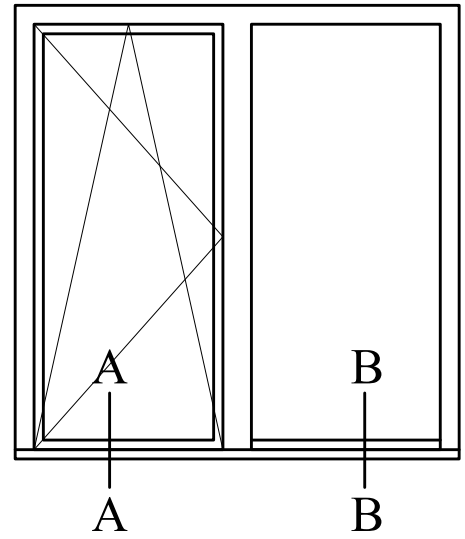

A - A

B - B

LASITA AKEN
www.lasita.ee

DK BD 78 WOODEN BALCONY DOOR
DK + DK FIX WINDOW SILL WITH OAK
THRESHOLD

SCALE: 1:2

26.10.2017

A - A

B - B

A - A

B - B

A - A

B - B

LASITA AKEN
www.lasita.ee

DK BD 78 WOODEN BALCONY DOOR
DK + DK FIX WINDOW SILL WITH OAK
THRESHOLD

SCALE: 1:2

26.10.2017