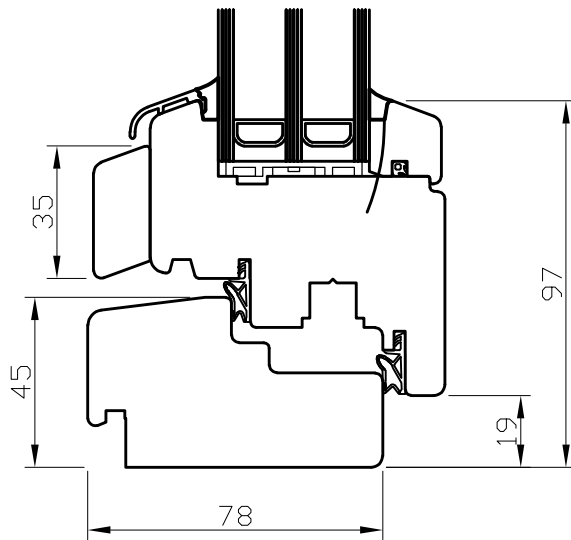

LASITA AKEN
www.lasita.ee

DK BD 78 WOODEN BALCONY DOOR
DK + DK FIX WINDOW SILL WITH OAK
THRESHOLD

SCALE: 1:2

26.10.2017

A - A

B - B