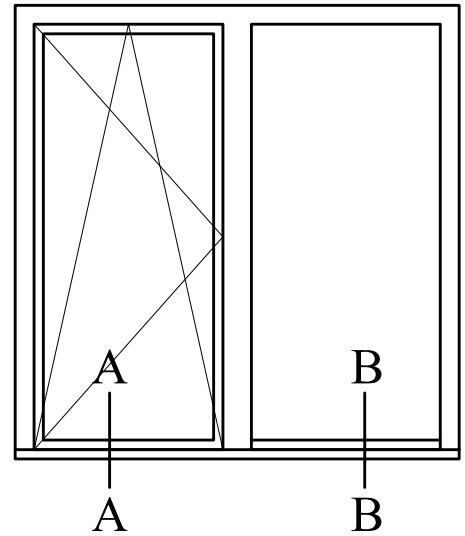

A - A

B - B

LASITA AKEN
www.lasita.ee

DK BD 78 WOODEN BALCONY DOOR
DK + DK FIX WINDOW SILL WITH OAK
THRESHOLD

SCALE: 1:2

26.10.2017

A - A

B - B

A - A

B - B

A - A

B - B

LASITA AKEN
www.lasita.ee

DK BD 78 WOODEN BALCONY DOOR
DK + DK FIX WINDOW SILL WITH OAK
THRESHOLD

SCALE: 1:2

26.10.2017