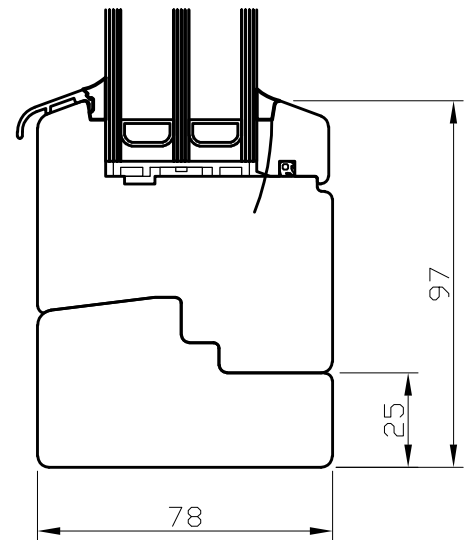

A - A

B - B

LASITA AKEN
www.lasita.ee

DK BD 78 WOODEN BALCONY DOOR
DK + DK FIX WINDOW SILL WITH OAK
THRESHOLD

SCALE: 1:2

26.10.2017

A - A

B - B

A - A

B - B

A - A

B - B

LASITA AKEN
www.lasita.ee

DK BD 78 WOODEN BALCONY DOOR
DK + DK FIX WINDOW SILL WITH OAK
THRESHOLD

SCALE: 1:2

26.10.2017