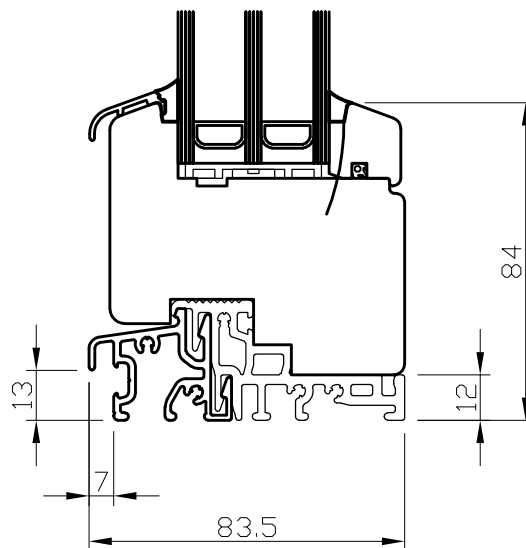

A - A

B - B

LASITA AKEN
www.lasita.ee

DK BD 78 WOODEN BALCONY DOOR
DK + DK FIX WINDOW SILL WITH OAK
THRESHOLD

SCALE: 1:2

26.10.2017

A - A

B - B

A - A

B - B

A - A

B - B

LASITA AKEN
www.lasita.ee

DK BD 78 WOODEN BALCONY DOOR
DK + DK FIX WINDOW SILL WITH OAK
THRESHOLD

SCALE: 1:2

26.10.2017