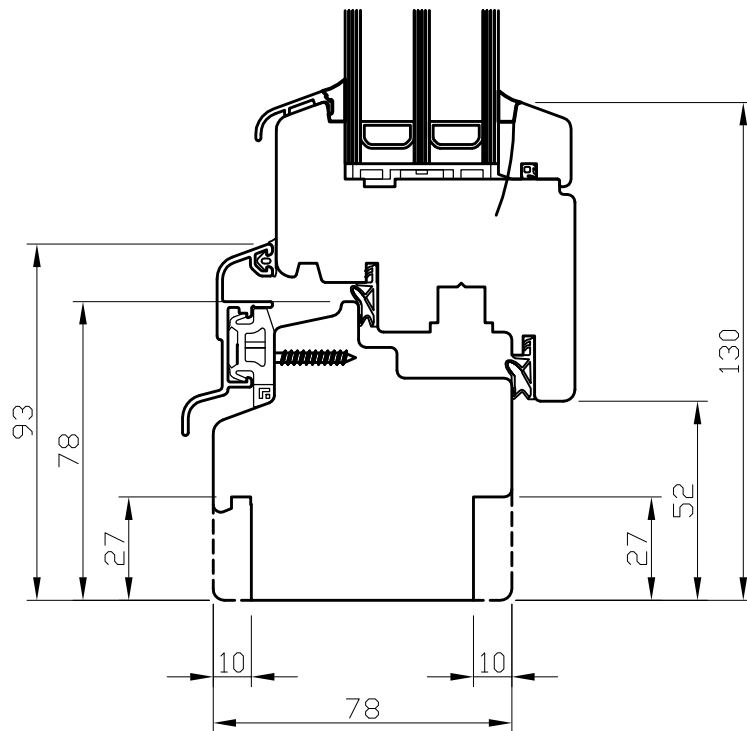

A - A

B - B

LASITA AKEN
www.lasita.ee

DK BD 78 WOODEN BALCONY DOOR
DK + DK FIX WINDOW SILL WITH OAK
THRESHOLD

SCALE: 1:2

26.10.2017

A - A

B - B

A - A

B - B

A - A

B - B

LASITA AKEN
www.lasita.ee

DK BD 78 WOODEN BALCONY DOOR
DK + DK FIX WINDOW SILL WITH OAK
THRESHOLD

SCALE: 1:2

26.10.2017