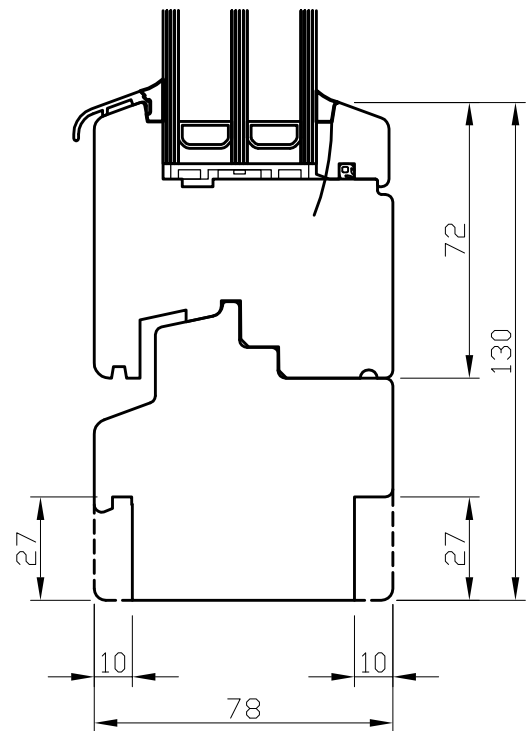

A - A

B - B

LASITA AKEN
www.lasita.ee

DK BD 78 WOODEN BALCONY DOOR
DK + DK FIX WINDOW SILL WITH OAK
THRESHOLD

SCALE: 1:2

26.10.2017

A - A

B - B

A - A

B - B

A - A

B - B

LASITA AKEN
www.lasita.ee

DK BD 78 WOODEN BALCONY DOOR
DK + DK FIX WINDOW SILL WITH OAK
THRESHOLD

SCALE: 1:2

26.10.2017