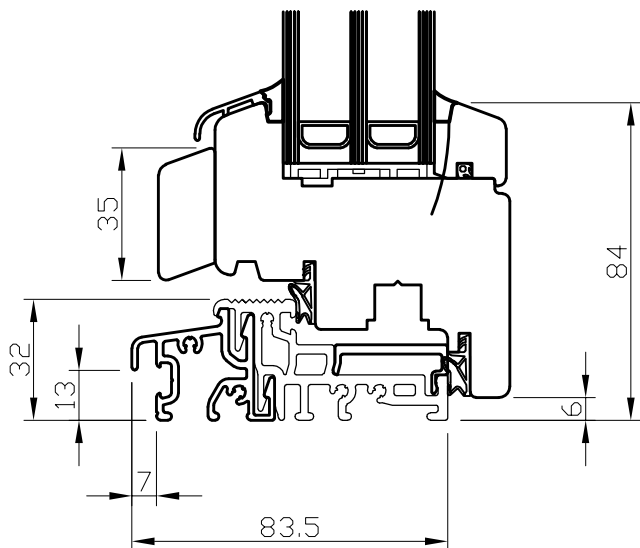

A - A

B - B

LASITA AKEN
www.lasita.ee

DK BD 78 WOODEN BALCONY DOOR
DK + DK FIX WINDOW SILL WITH OAK
THRESHOLD

SCALE: 1:2

26.10.2017

A - A

B - B

A - A

B - B

A - A

B - B

LASITA AKEN
www.lasita.ee

DK BD 78 WOODEN BALCONY DOOR
DK + DK FIX WINDOW SILL WITH OAK
THRESHOLD

SCALE: 1:2

26.10.2017