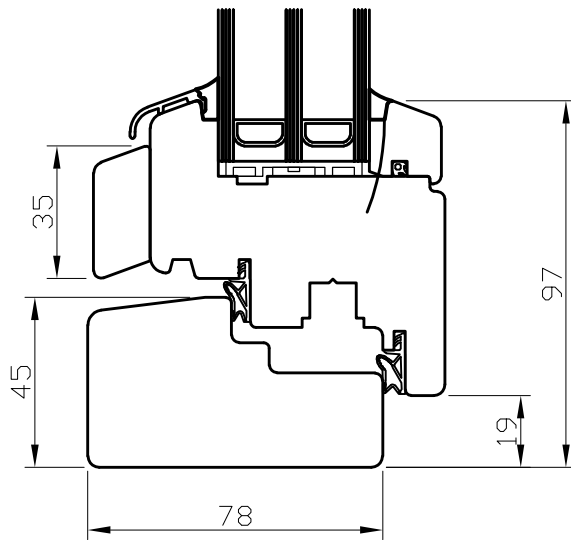

A - A

B - B

LASITA AKEN
www.lasita.ee

DK BD 78 WOODEN BALCONY DOOR
DK + DK FIX WINDOW SILL WITH OAK
THRESHOLD

SCALE: 1:2

26.10.2017

A - A

B - B

A - A

B - B

A - A

B - B

LASITA AKEN
www.lasita.ee

DK BD 78 WOODEN BALCONY DOOR
DK + DK FIX WINDOW SILL WITH OAK
THRESHOLD

SCALE: 1:2

26.10.2017