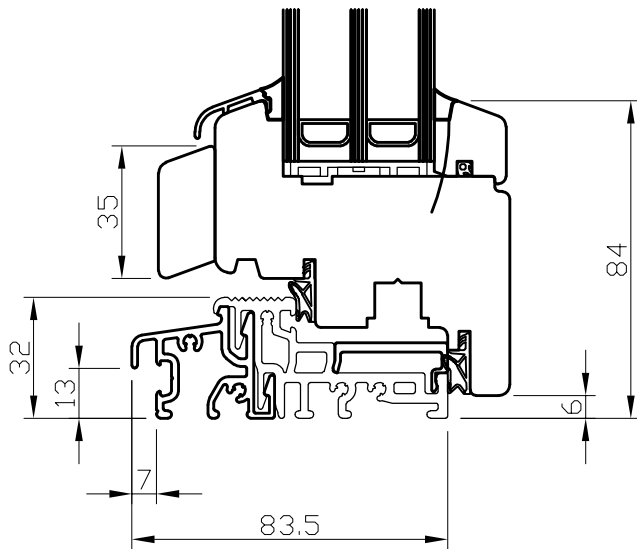

A - A

B - B

LASITA AKEN
www.lasita.ee

DK BD 78 WOODEN BALCONY DOOR
DK + DK FIX WINDOW SILL WITH OAK
THRESHOLD

SCALE: 1:2

26.10.2017

A - A

B - B

A - A

B - B

A - A

B - B

LASITA AKEN
www.lasita.ee

DK BD 78 WOODEN BALCONY DOOR
DK + DK FIX WINDOW SILL WITH OAK
THRESHOLD

SCALE: 1:2

26.10.2017