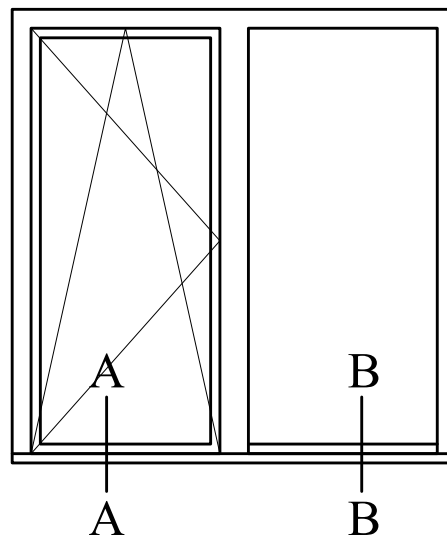

A - A

B - B

LASITA AKEN
www.lasita.ee

DK BD 78 WOODEN BALCONY DOOR
DK + DK FIX WINDOW SILL WITH OAK
THRESHOLD

SCALE: 1:2

26.10.2017

A - A

B - B

A - A

B - B

A - A

B - B

LASITA AKEN
www.lasita.ee

DK BD 78 WOODEN BALCONY DOOR
DK + DK FIX WINDOW SILL WITH OAK
THRESHOLD

SCALE: 1:2

26.10.2017