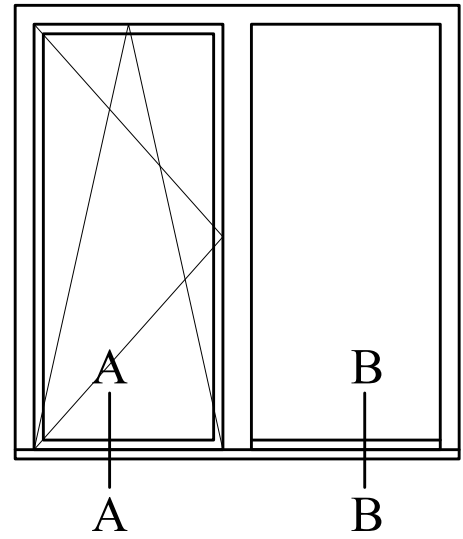

A - A

B - B

LASITA AKEN
www.lasita.ee

DK BD 78 WOODEN BALCONY DOOR
DK + DK FIX WINDOW SILL WITH OAK
THRESHOLD

SCALE: 1:2

26.10.2017

A - A

B - B

A - A

B - B

A - A

B - B

LASITA AKEN
www.lasita.ee

DK BD 78 WOODEN BALCONY DOOR
DK + DK FIX WINDOW SILL WITH OAK
THRESHOLD

SCALE: 1:2

26.10.2017