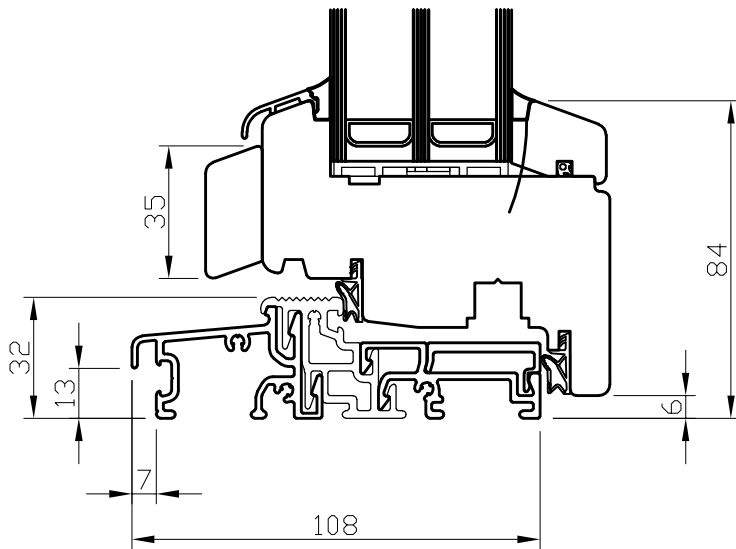

A - A

B - B

LASITA AKEN  
www.lasita.ee

DK BD 92 WOODEN BALCONY DOOR  
DK + DK FIX WINDOW SILL WITH OAK  
THRESHOLD

SCALE: 1:2

26.10.2017

A - A

B - B

A - A

B - B

A - A

B - B

LASITA AKEN  
www.lasita.ee

DK BD 92 WOODEN BALCONY DOOR  
DK + DK FIX WINDOW SILL WITH OAK  
THRESHOLD

SCALE: 1:2

26.10.2017