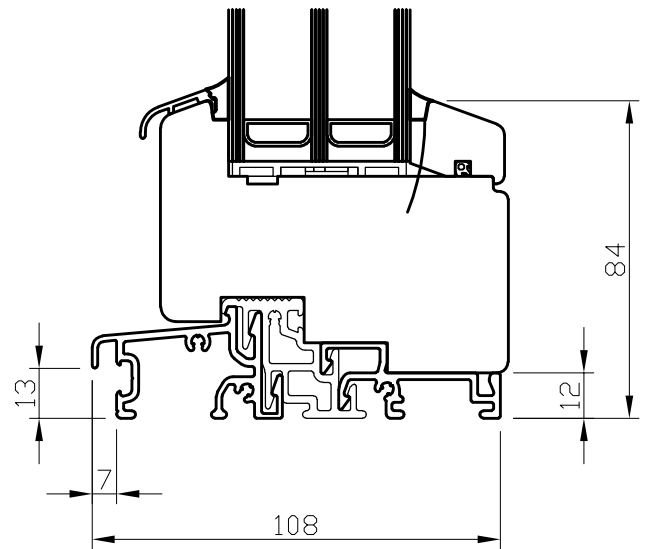

A - A

B - B

LASITA AKEN  
www.lasita.ee

DK BD 92 WOODEN BALCONY DOOR  
DK + DK FIX WINDOW SILL WITH OAK  
THRESHOLD

SCALE: 1:2

26.10.2017

A - A

B - B

A - A

B - B

A - A

B - B

LASITA AKEN  
www.lasita.ee

DK BD 92 WOODEN BALCONY DOOR  
DK + DK FIX WINDOW SILL WITH OAK  
THRESHOLD

SCALE: 1:2

26.10.2017