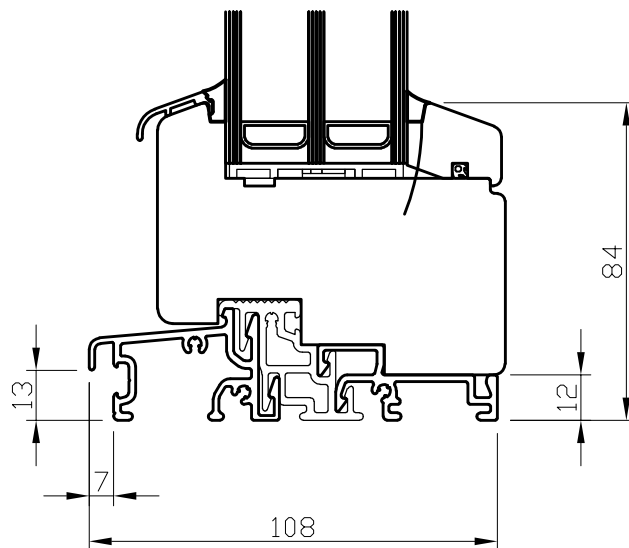

A - A

B - B

A - A

B - B

LASITA AKEN  
www.lasita.ee

DK BD 92 WOODEN BALCONY DOOR  
DK + DK FIX WINDOW SILL WITH OAK  
THRESHOLD

SCALE: 1:2

26.10.2017