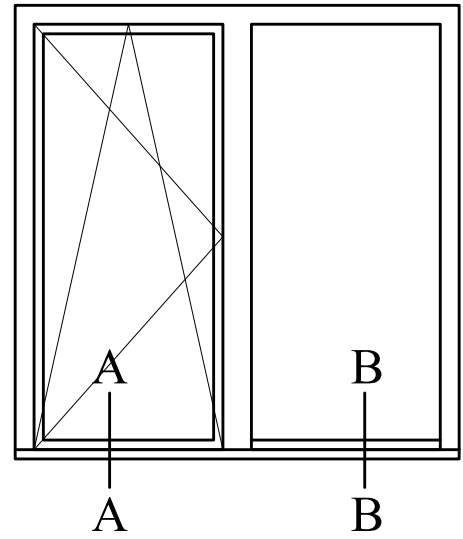

A - A

B - B

LASITA AKEN  
www.lasita.ee

DK BD 92 WOODEN BALCONY DOOR  
DK + DK FIX WINDOW SILL WITH OAK  
THRESHOLD

SCALE: 1:2

26.10.2017

A - A

B - B

A - A

B - B

A - A

B - B

LASITA AKEN  
www.lasita.ee

DK BD 92 WOODEN BALCONY DOOR  
DK + DK FIX WINDOW SILL WITH OAK  
THRESHOLD

SCALE: 1:2

26.10.2017