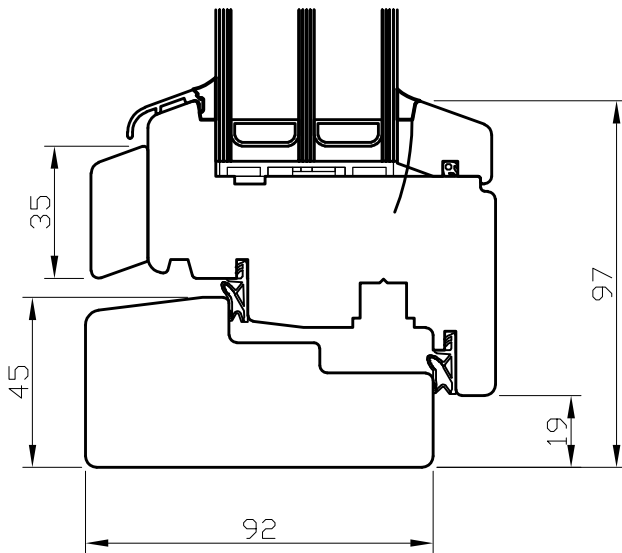

A - A

B - B

LASITA AKEN  
www.lasita.ee

DK BD 92 WOODEN BALCONY DOOR  
DK + DK FIX WINDOW SILL WITH OAK  
THRESHOLD

SCALE: 1:2

26.10.2017

A - A

B - B

A - A

B - B

A - A

B - B

LASITA AKEN  
www.lasita.ee

DK BD 92 WOODEN BALCONY DOOR  
DK + DK FIX WINDOW SILL WITH OAK  
THRESHOLD

SCALE: 1:2

26.10.2017