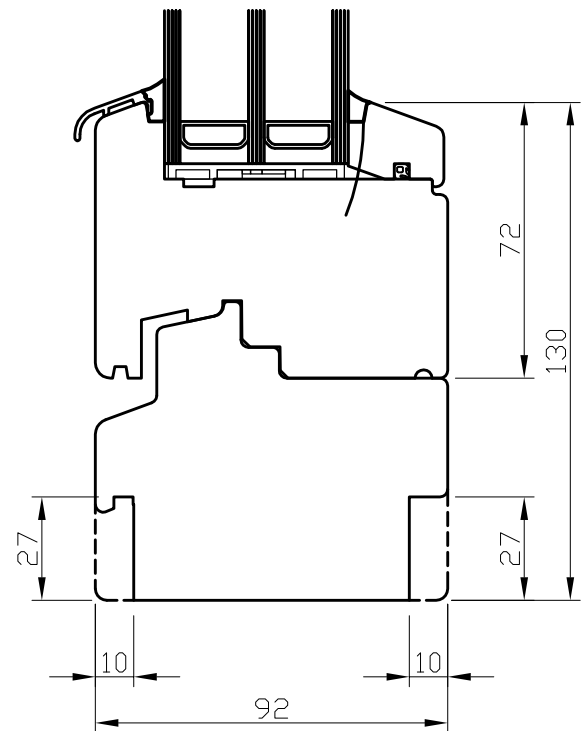

A - A

B - B

LASITA AKEN  
www.lasita.ee

DK BD 92 WOODEN BALCONY DOOR  
DK + DK FIX WINDOW SILL WITH OAK  
THRESHOLD

SCALE: 1:2

26.10.2017

A - A

B - B

A - A

B - B

A - A

B - B

LASITA AKEN  
www.lasita.ee

DK BD 92 WOODEN BALCONY DOOR  
DK + DK FIX WINDOW SILL WITH OAK  
THRESHOLD

SCALE: 1:2

26.10.2017