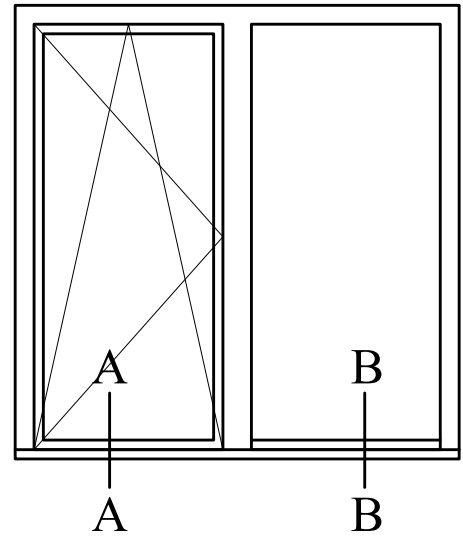

A - A

B - B

LASITA AKEN  
www.lasita.ee

DK BD 92 WOODEN BALCONY DOOR  
DK + DK FIX WINDOW SILL WITH OAK  
THRESHOLD

SCALE: 1:2

26.10.2017

A - A

B - B

A - A

B - B

A - A

B - B

LASITA AKEN  
www.lasita.ee

DK BD 92 WOODEN BALCONY DOOR  
DK + DK FIX WINDOW SILL WITH OAK  
THRESHOLD

SCALE: 1:2

26.10.2017