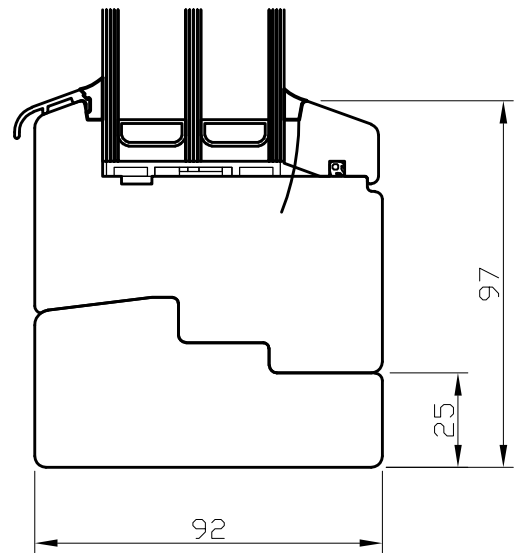

A - A

B - B

LASITA AKEN  
www.lasita.ee

DK BD 92 WOODEN BALCONY DOOR  
DK + DK FIX WINDOW SILL WITH OAK  
THRESHOLD

SCALE: 1:2

26.10.2017

A - A

B - B

A - A

B - B

A - A

B - B

LASITA AKEN  
www.lasita.ee

DK BD 92 WOODEN BALCONY DOOR  
DK + DK FIX WINDOW SILL WITH OAK  
THRESHOLD

SCALE: 1:2

26.10.2017