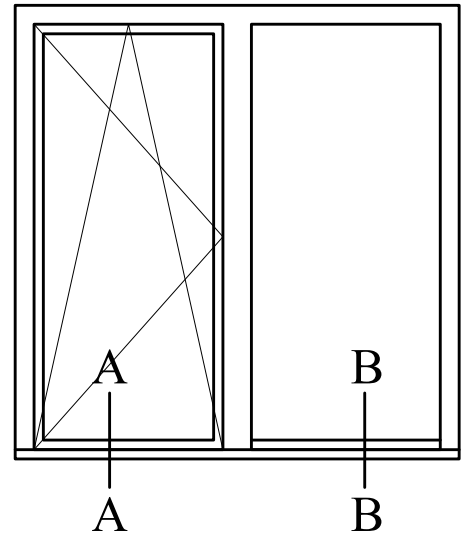

A - A

B - B

LASITA AKEN  
www.lasita.ee

DK BD 92 WOODEN BALCONY DOOR  
DK + DK FIX WINDOW SILL WITH OAK  
THRESHOLD

SCALE: 1:2

26.10.2017

A - A

B - B

A - A

B - B

A - A

B - B

LASITA AKEN  
www.lasita.ee

DK BD 92 WOODEN BALCONY DOOR  
DK + DK FIX WINDOW SILL WITH OAK  
THRESHOLD

SCALE: 1:2

26.10.2017