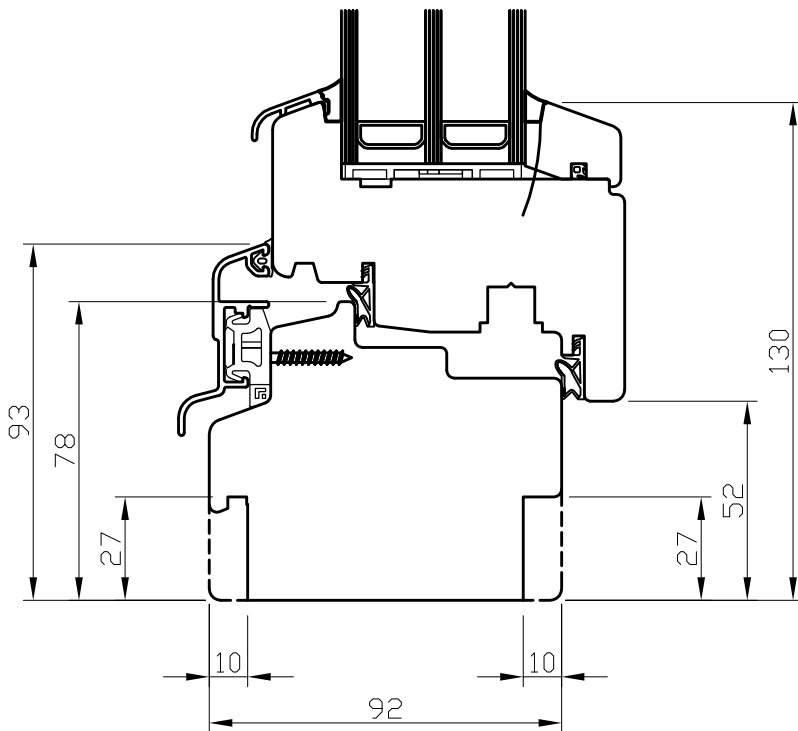

A - A

B - B

LASITA AKEN  
www.lasita.ee

DK BD 92 WOODEN BALCONY DOOR  
DK + DK FIX WINDOW SILL WITH OAK  
THRESHOLD

SCALE: 1:2

26.10.2017

A - A

B - B

A - A

B - B

A - A

B - B

LASITA AKEN  
www.lasita.ee

DK BD 92 WOODEN BALCONY DOOR  
DK + DK FIX WINDOW SILL WITH OAK  
THRESHOLD

SCALE: 1:2

26.10.2017