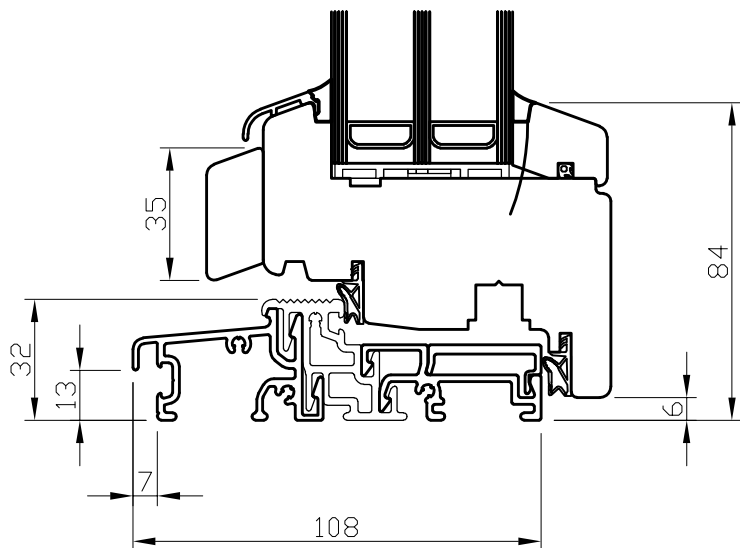

A - A

B - B

A - A

B - B

LASITA AKEN  
www.lasita.ee

DK BD 92 WOODEN BALCONY DOOR  
DK + DK FIX WINDOW SILL WITH OAK  
THRESHOLD

SCALE: 1:2

26.10.2017