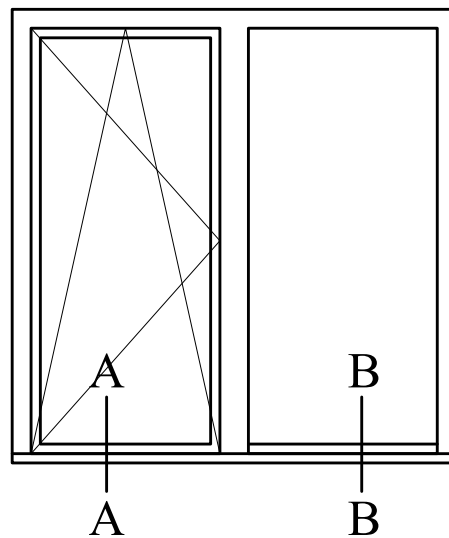

A - A

B - B

LASITA AKEN  
www.lasita.ee

DK BD 92 WOODEN BALCONY DOOR  
DK + DK FIX WINDOW SILL WITH OAK  
THRESHOLD

SCALE: 1:2

26.10.2017

A - A

B - B

A - A

B - B

A - A

B - B

LASITA AKEN  
www.lasita.ee

DK BD 92 WOODEN BALCONY DOOR  
DK + DK FIX WINDOW SILL WITH OAK  
THRESHOLD

SCALE: 1:2

26.10.2017